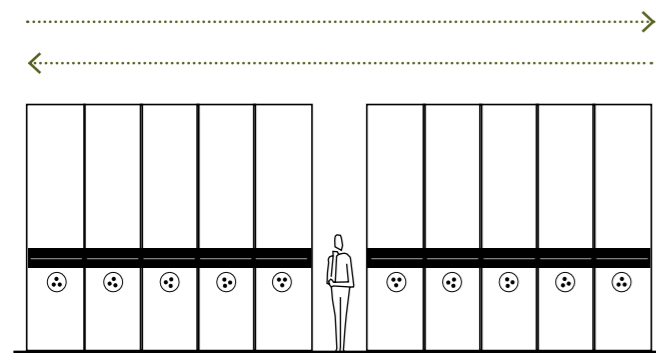

Each project and each space are unique and different

In **Eun Group** we develop filing, storage and classification systems fully customized to the customers' requirements. From the designing stage till the commissioning of our installations, we take care of all the steps. We have more than 40 years experience in this field, which makes **EUN Group** to be one of the most specialized companies in the market.

We have a comprehensive range of solutions adapted to the resources of each client.

In addition, we have an after-sales service and professional department for Technical Assistance Service (TAS).

Tailor-made solutions

Soluciones a medida
Solutions sur mesure

Mobility in the space

Movilidad en el espacio
Mobilité dans l'espace