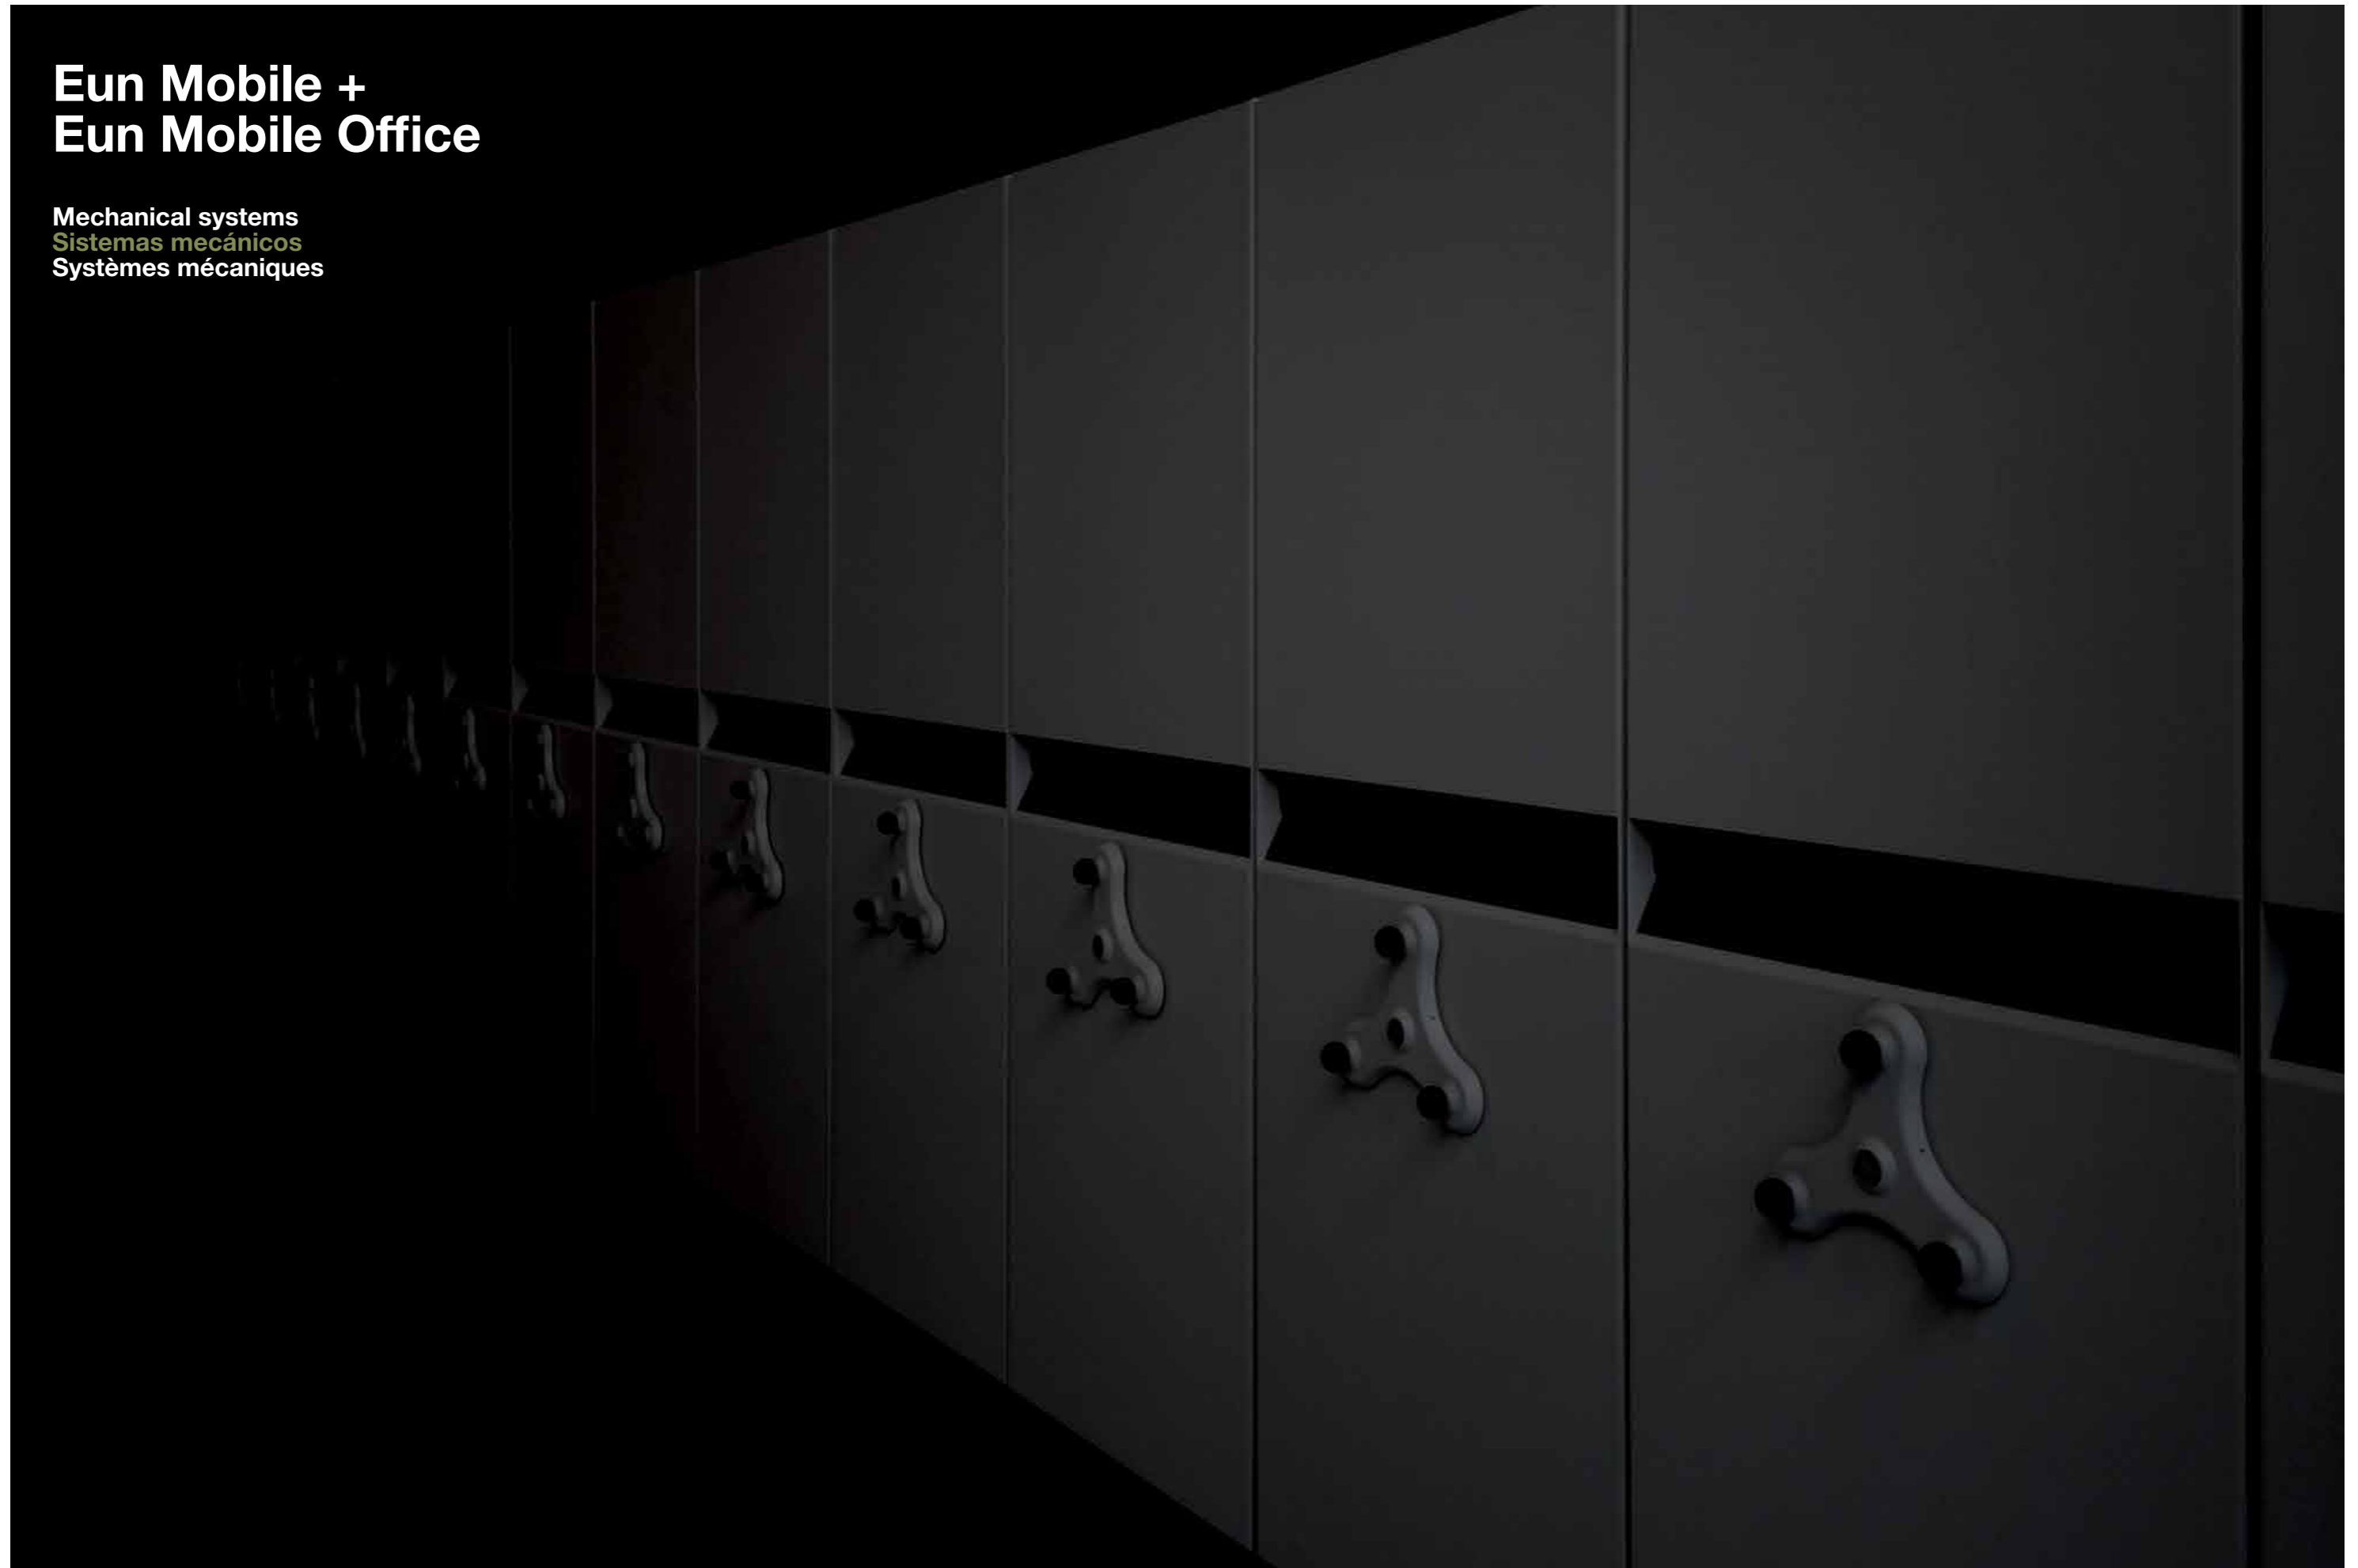

Space optimization

Eun Mobile is a high-density storage system designed to release space where you need it most. Easy to install, easy to reconfigure and prepared for future expansion, Eun Mobile enables users to gain maximum storage capacity in the minimum floor space.